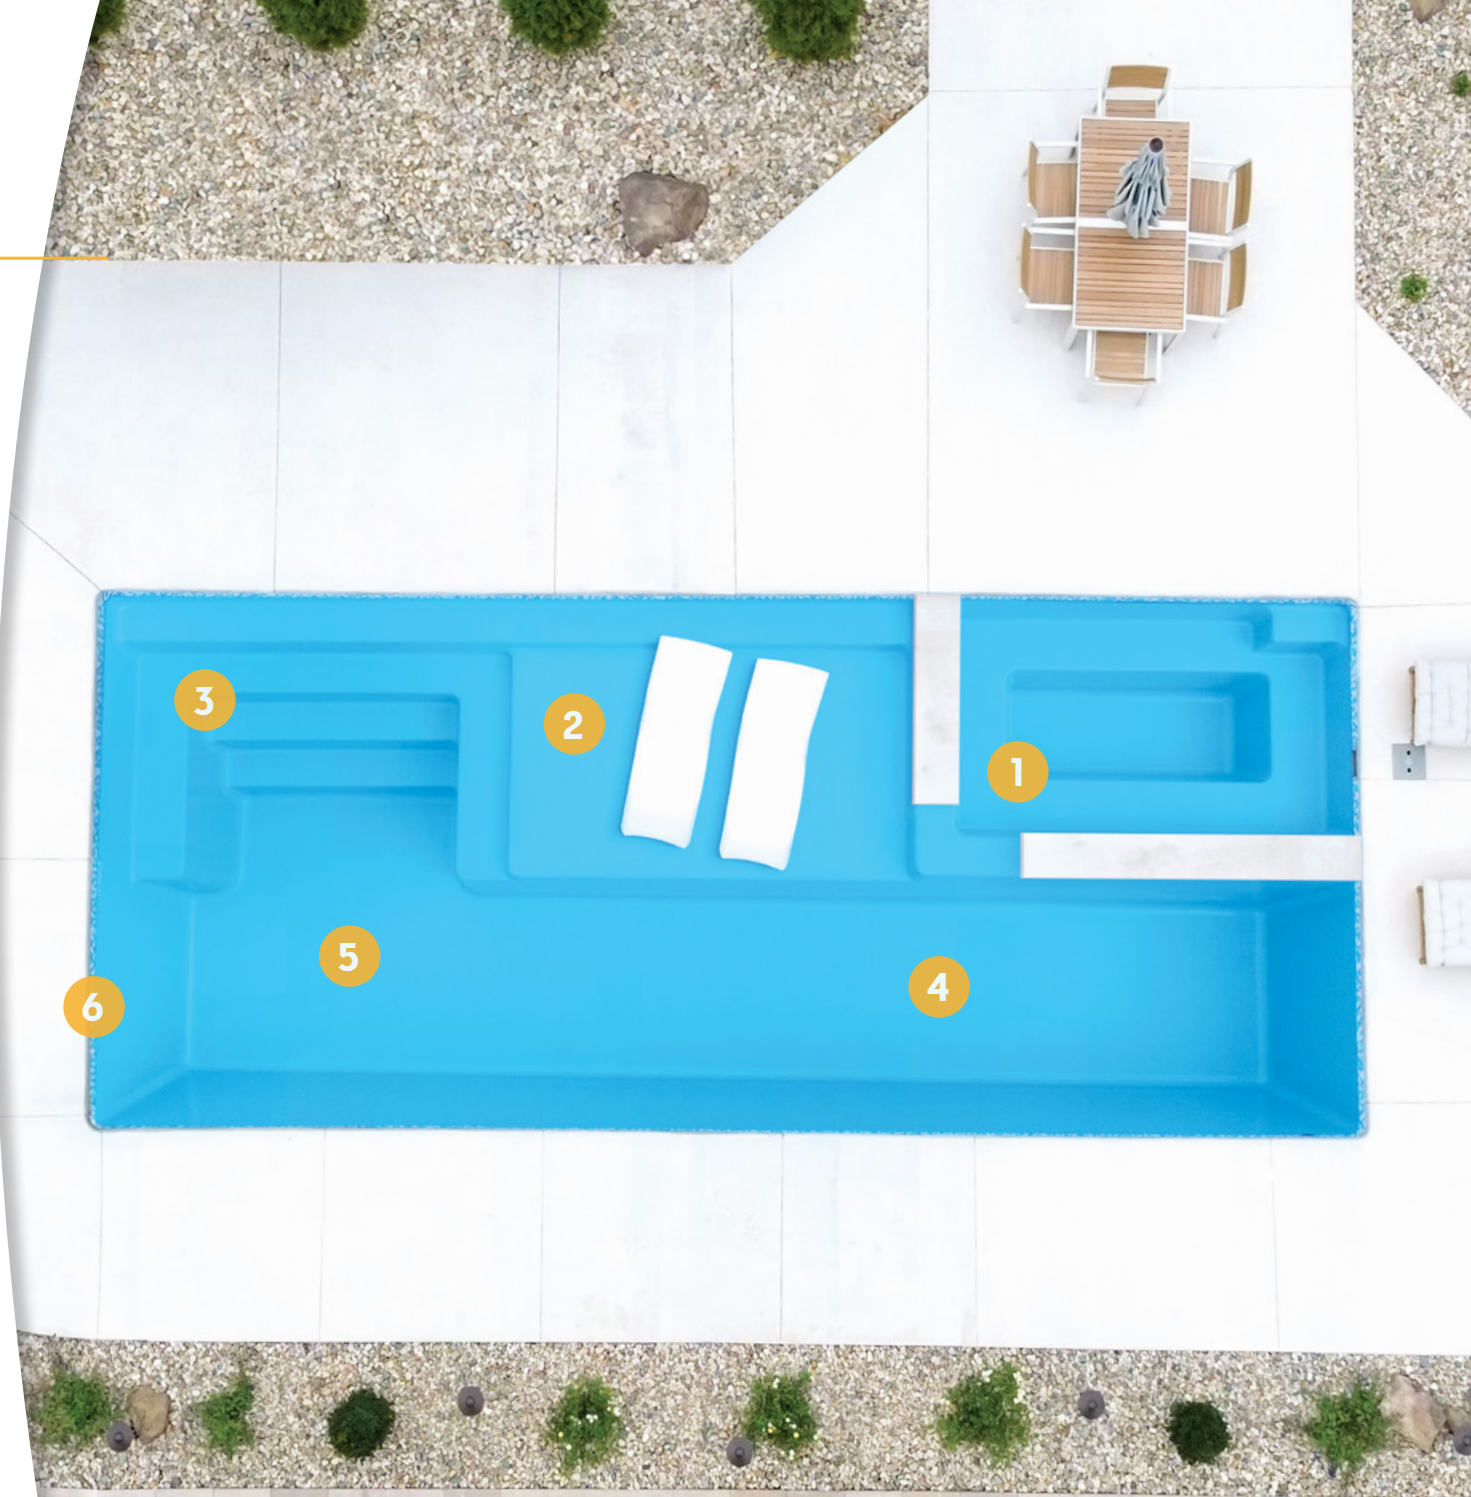

MACK DADDY

LUXURIOUS FUNCTIONALITY FOR A BOLD BACKYARD

POOL SIZE

16' X 36'

Your backyard's new mic drop will make the neighbors jealous. This beautiful, crowd-pleasing pool features something for everyone. Whether you want to play, relax, or connect, the Mack Daddy has you covered.

1. **Integrated spa with spillway** is the perfect space to sit back and relax with friends and family.
2. **Built-in sun shelf** is great for tanning in ledge loungers and soaking up the sun.
3. **Wrap-around benches and step-in stairs** create a conversation area featuring a non-skid surface that's easy on your feet and swimsuits.
4. **Wide-open swim lane** provides plenty of room for getting active, swimming laps, and staying healthy.
5. **Flat-bottom depth** is ideal for games, water activities, and entertaining.
6. **Auto-cover ready** to help you keep your new pool safe and clean.

*Non-Diving Pool
*See Safety Information

All measurements given reflect the dimensions of the pool to the exterior of the pool structure, not the dimensions of the pool interior.

1. All depths reflect the depth of the pool structure. Water depths may vary depending on the amount of water in the pool.
2. Additional specifications are available at thursdaypools.com.

Our fiberglass pools come in various color options to match your style preferences.