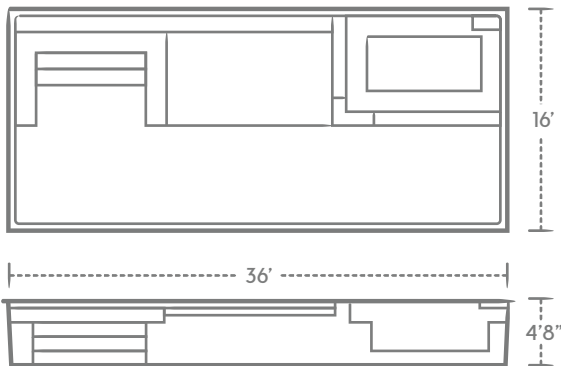

MACK DADDY

LUXURIOUS FUNCTIONALITY FOR A BOLD BACKYARD

POOL SIZE

16' X 36'

Your backyard's new mic drop will make the neighbors jealous. This beautiful, crowd-pleasing pool features something for everyone. Whether you want to play, relax, or connect, the Mack Daddy has you covered.

1. **Integrated spa with spillway** is the perfect space to sit back and relax with friends and family.
2. **Built-in sun shelf** is great for tanning in ledge loungers and soaking up the sun.
3. **Wrap-around benches and step-in stairs** create a conversation area featuring a non-skid surface that's easy on your feet and swimsuits.
4. **Wide-open swim lane** provides plenty of room for getting active, swimming laps, and staying healthy.
5. **Flat-bottom depth** is ideal for games, water activities, and entertaining.
6. **Auto-cover ready** to help you keep your new pool safe and clean.

*Non-Diving Pool
*See Safety Information

All measurements given reflect the dimensions of the pool to the exterior of the pool structure, not the dimensions of the pool interior.

1. All depths reflect the depth of the pool structure. Water depths may vary depending on the amount of water in the pool.
2. Additional specifications are available at thursdaypools.com.