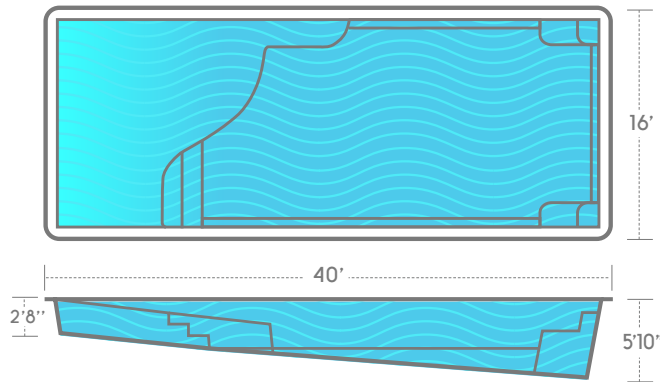

Pool Size

16' x 40' 5"10" 16' x 36' 5"8" 14' x 36' 5"8"

1. A **zero entry** that is perfect for dipping your toes in the water and lounging at the water's edge.
2. A **non-skid surface** on floor, stairs, benches and tanning ledge is easy on your feet and your swimsuit.
3. **Dual, deep-end seats with swim-outs** give you lots of options for visiting and relaxing.
4. A **courtesy ledge** around the deep-end gives you a place to take a break and stand.

THURSDAY POOLS
Your weekend starts early with us

Grace Beach Entry

16' x 40' 5'10"

Grace Beach Entry

16' x 36' 5'8"

Grace Beach Entry

14' x 36' 5'8"

All sizes and specifications are subject to change.