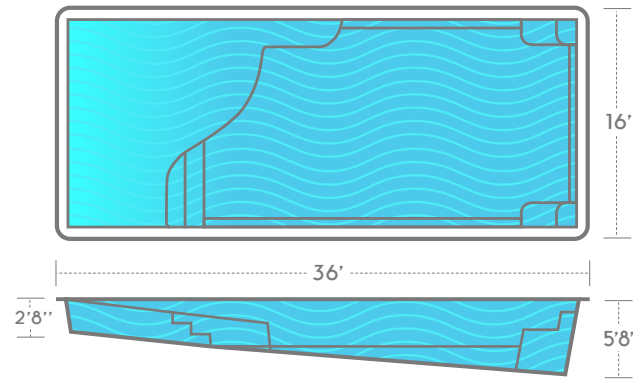

Pool Size

16' x 40' 5"10" 16' x 36' 5"8" 14' x 36' 5"8"

1. A **zero entry** that is perfect for dipping your toes in the water and lounging at the water's edge.
2. A **non-skid surface** on floor, stairs, benches and tanning ledge is easy on your feet and your swimsuit.
3. **Dual, deep-end seats with swim-outs** give you lots of options for visiting and relaxing.
4. A **courtesy ledge** around the deep-end gives you a place to take a break and stand.

THURSDAY POOLS
Your weekend starts early with us

Grace Beach Entry

16' x 40' 5'10"

Grace Beach Entry

16' x 36' 5'8"

Grace Beach Entry

14' x 36' 5'8"

All sizes and specifications are subject to change.