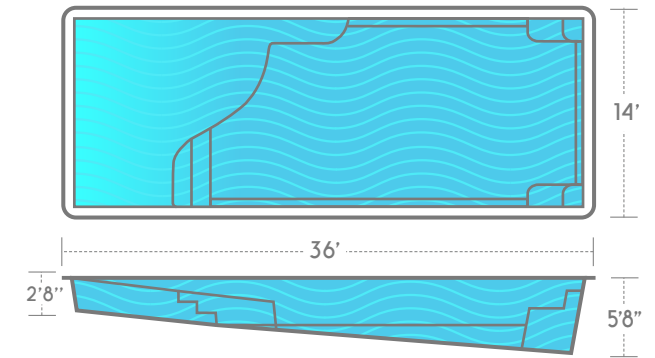

Pool Size

16' x 40' 5"10" 16' x 36' 5"8" 14' x 36' 5"8"

1. A **zero entry** that is perfect for dipping your toes in the water and lounging at the water's edge.
2. A **non-skid surface** on floor, stairs, benches and tanning ledge is easy on your feet and your swimsuit.
3. **Dual, deep-end seats with swim-outs** give you lots of options for visiting and relaxing.
4. A **courtesy ledge** around the deep-end gives you a place to take a break and stand.

THURSDAY POOLS
Your weekend starts early with us

Grace Beach Entry

16' x 40' 5'10"

Grace Beach Entry

16' x 36' 5'8"

Grace Beach Entry

14' x 36' 5'8"

All sizes and specifications are subject to change.