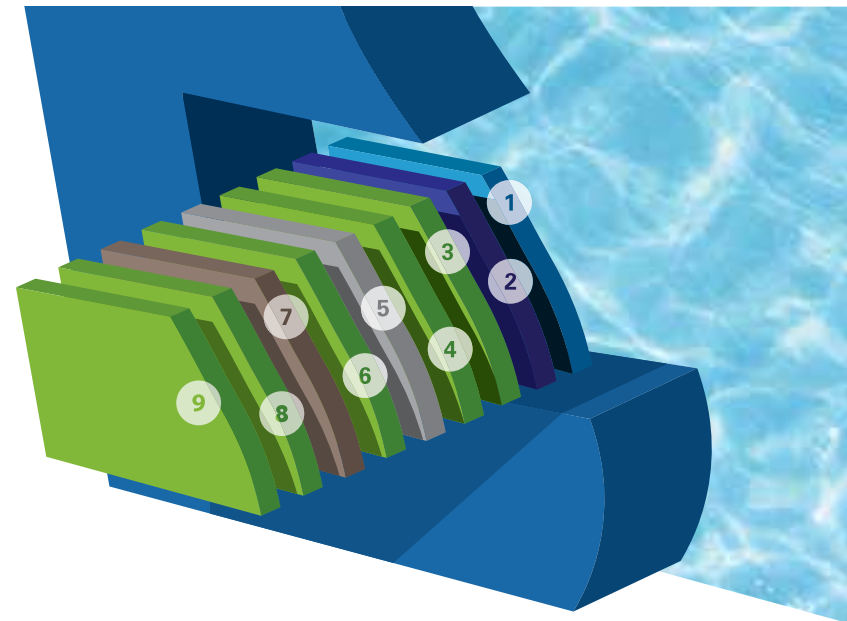

Grace Beach Entry

Enjoy all the bliss of a day at the beach right in your own backyard with the Grace Beach Entry. The ease of entry and exit makes it a dream for everyone in the family to enjoy and the dual, deep-end seats provide a comfortable spot to relax.

THURSDAY POOLS
Your weekend starts early with us

Grace Beach Entry

16' x 40' 5'10"

Grace Beach Entry

16' x 36' 5'8"

Grace Beach Entry

14' x 36' 5'8"

All sizes and specifications are subject to change.

Nine Layers Of Strength

The Composite Sandwich of Awesomeness

Let's think of a fiberglass pool shell as a huge sandwich. A sandwich is a composite, which basically means it's made up of different materials. Each material is applied in layers with the goal of giving the entire sandwich maximum flavor.

Such is the case with a fiberglass pool. It's a composite. It's manufactured in multiple layers with each layer serving to maximize the strength and durability of the entire structure. In other words, our fiberglass pool is thought of as a sandwich of strength. Hence, we affectionately refer to our unique manufacturing methodology as our **Composite Sandwich of Awesomeness**.