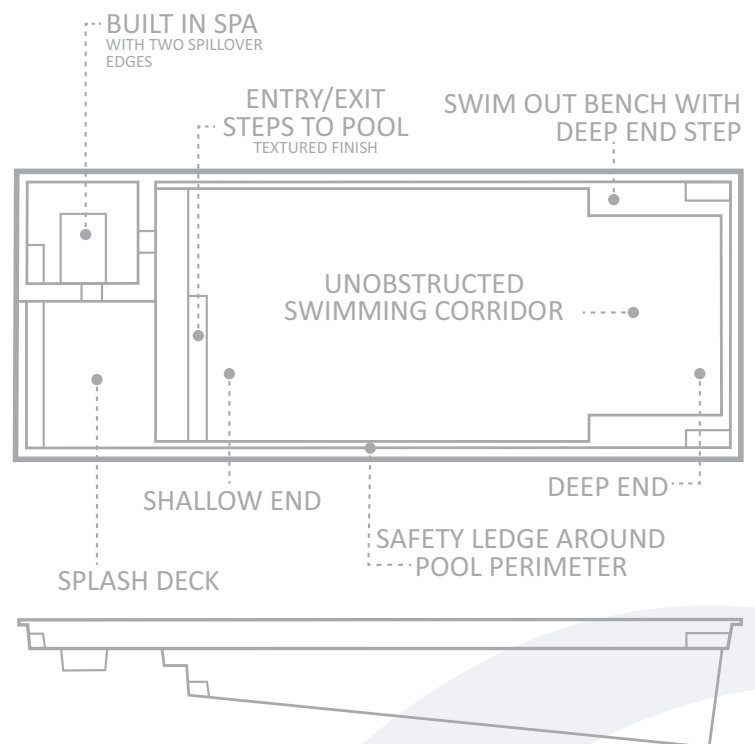

Ultimate™ in Graphite Grey

- Architecturally contemporary modern clean and crisp design that is beautifully proportioned
- The Ultimate features the pool, built in spa and splash deck providing 3 amazing features in one pool design
- Large built in square spa that can fit 4-6 people and can be heated with an optional gas heater or heat pump
- Spa has an entry and exit step and two built in spillover edges into the pool area and splash deck area creating a beautiful built in water feature
- Large splash deck area which is great for kids and adults to play and relax
- Extra wide bench after the splash deck enabling swimmers to sit and talk to people in the spa
- Deep end swim out bench and entry and exit steps on either side to relax and to provide access in and out of the pool
- Safety ledge encourages confidence and rest area for kids while also providing additional structural strength to the pool structure

Ultimate™ in Crystal Blue

LENGTH	WIDTH	SHALLOW END DEPTH	DEEP END DEPTH
40'	15' 5"	4' 3"	7'
35'	15' 5"	4' 3"	6' 6"
30'	15' 5"	4' 3"	6'

\*Some measurements rounded