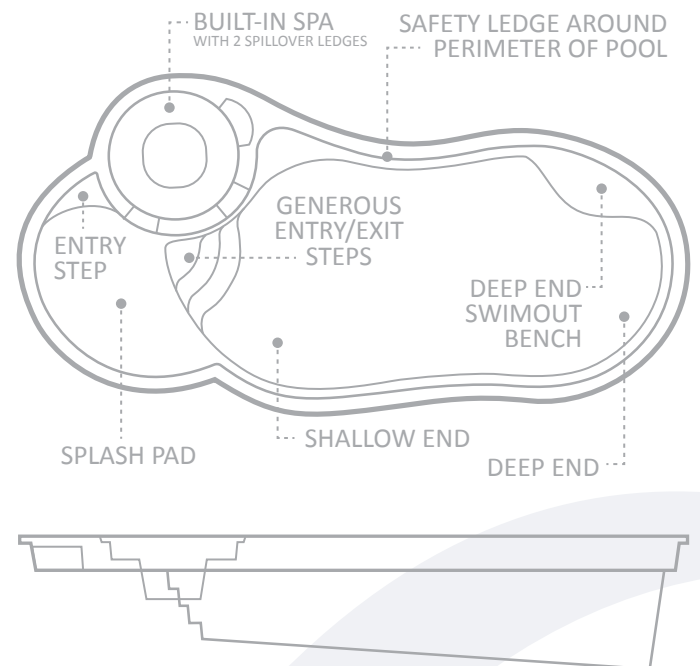

LEISURE POOLS®
SWIMMING IN QUALITY AND STYLE®

FACT SHEET

The **Allure™**

LIFETIME STRUCTURAL WARRANTY

LIFETIME STRUCTURAL OSMOSIS WARRANTY

Allure™ in Crystal Blue

- Spectacular free flowing proportional design that can blend in with any landscape
- The Allure features the pool, built in spa and splash deck providing 3 amazing features in one pool design
- Large built in circular spa that can fit 4-6 people and can be heated with an optional gas heater or heat pump
- Spa has an entry and exit step and two built in spillover edges into the pool area and splash deck area creating a beautiful built in water feature
- Large splash deck area which is great for kids and adults to play and relax
- Deep end swim out bench to relax in the deep end of the Allure
- Safety ledge encourages confidence and rest area for kids while also providing additional structural strength to the pool structure

Allure™ in Sapphire Blue

LENGTH	WIDTH	SHALLOW END DEPTH	DEEP END DEPTH
40'	15' 8"	4' 9"	6' 8"
35'	14' 9"	4' 9"	6' 4"
30'	14' 9"	4' 9"	6' 1"

*Some measurements rounded